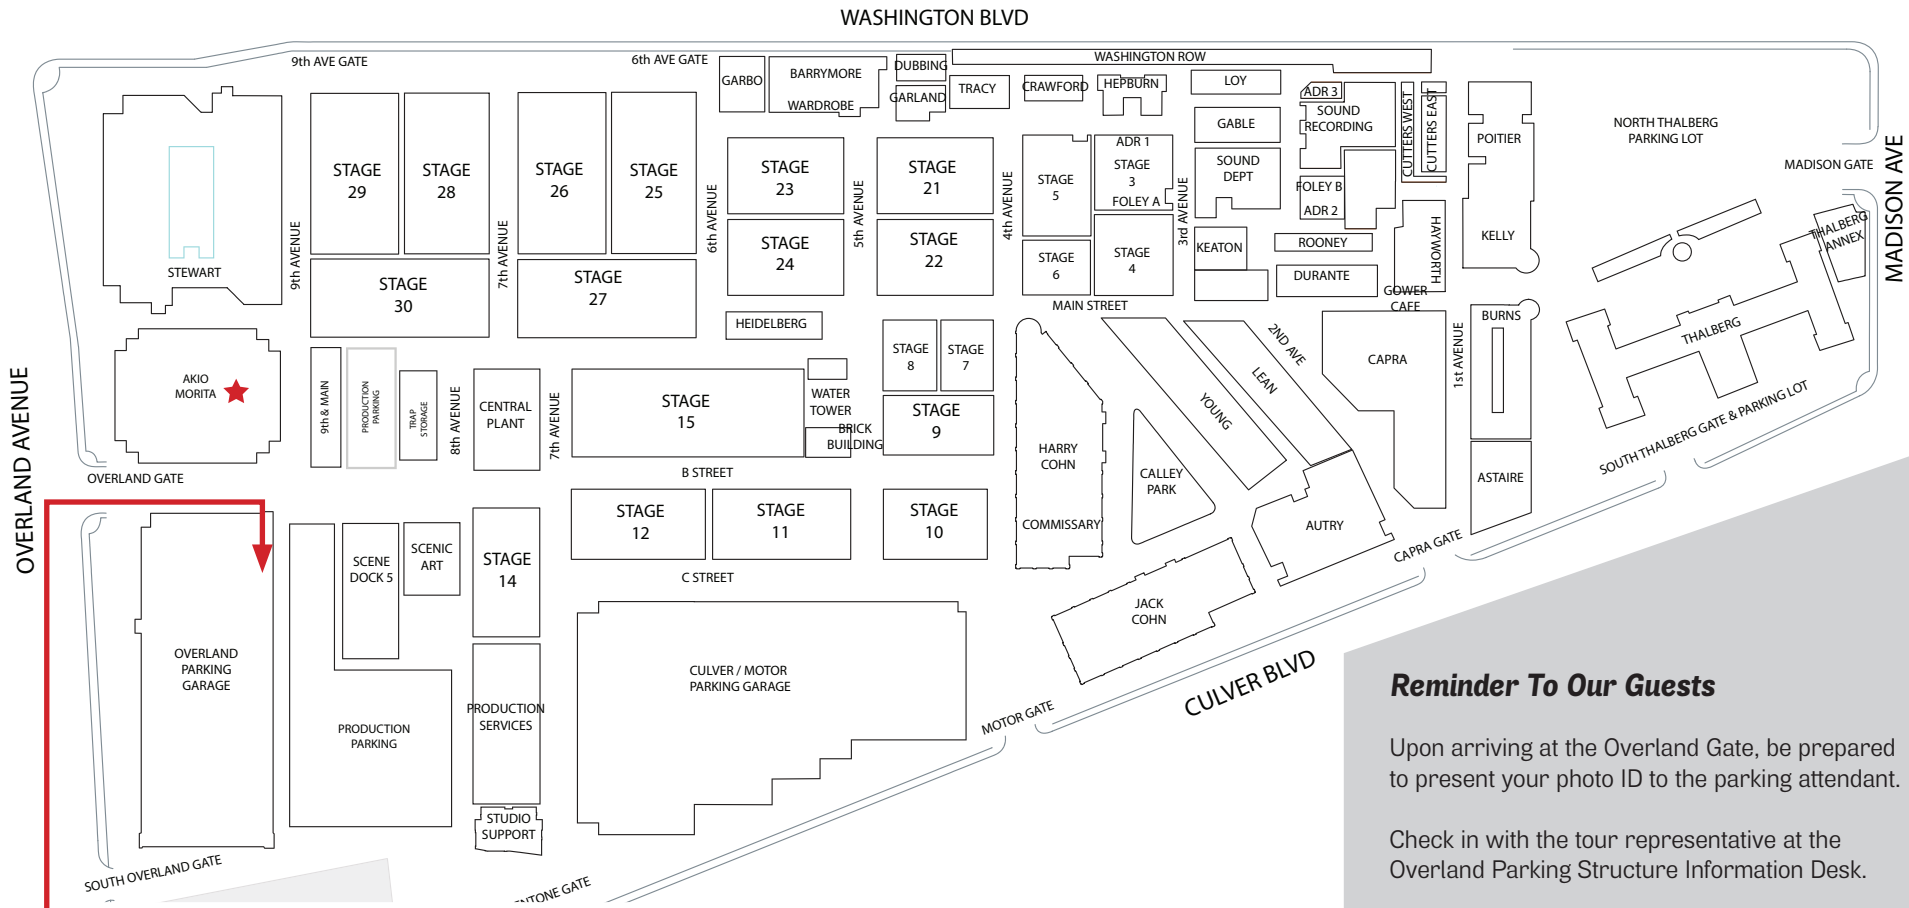

# SONY PICTURES STUDIOS - *Directions and Map*

## **SOUTHBOUND 405 FREEWAY**

Exit at Washington / Culver Blvd off-ramp  
 Left on Sawtelle Blvd  
 Left on Culver Blvd  
 Left on Overland Ave  
 Right into the Overland Gate

## **WEST SANTA MONICA I-10 FREEWAY**

Exit and make a left on Overland Ave  
 Drive south on Overland past Washington Blvd  
 Left into Overland Gate

Please arrive at least 30 minutes prior to your tour time. Due to security procedures, late arrivals will not be admitted. Please expect heavy traffic and allow extra time to get the studio.

**Studio Tour  
 Parking**